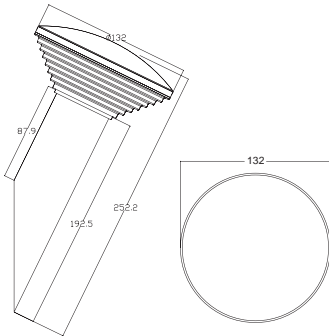

LED GARDEN LAMP

Product&Family Code: 076 016 0001

BAMBU-1

Technical Data

Voltage (V)	220-240V
Product Wattage (W)	9
Equivalence with incandescent lamp(W)	72
Colour Render Index (Ra)	>Ra80
Colour Temperature (K)	4000K
Materials	Stainless Steel
Protection Class	I
Dimmable	No
EEI	A to A++
Warm-up time up to 60 %of the full light output	Instant Full Light
Luminous Flux (lm)	684
Luminous Efficacy (lm/W)	76
Rated Life (hrs) ⌚	25.000
IP Rating	44
Power Factor	>0.5
Beam Angle	120°
Starting Time	<0.2s
Number of ON-OFF cycling	x15.000

MAT CHROME

Technical Drawing

Applications

- Designed Outdoor applications: Gardens

Features

- High Lumen and CRI, Good quality & Constant Current driver.
- High heat dissipation, low carbon and environmental protection.
- SMD LED Lamp Base.
- Innovative Design of Assembly Structure