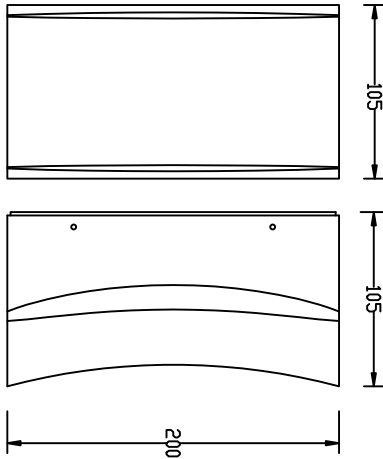

LED GARDEN LAMP

Product&Family Code: 076 009 0012

SERVI

Technical Drawing

Technical Data	
Voltage (V)	100-240V
Product Wattage (W)	12
Equivalence with incandescent lamp(W)	144
Colour Render Index (Ra)	>Ra70
Colour Temperature (K)	4200K
Materials	Aluminum
Protection Class	I
Dimmable	No
EEI	A to A++
Warm-up time up to 60 %of the full light output	Instant Full Light
Luminous Flux (lm)	750
Luminous Efficacy (lm/W)	62
Rated Life (hrs) ⌚	30.000
IP Rating	65
Power Factor	>0.5
Beam Angle	138°
Starting Time	<0.2s
Number of ON-OFF cycling	x15.000