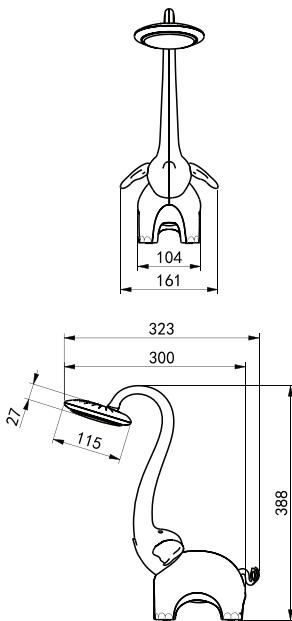

Technical Drawing